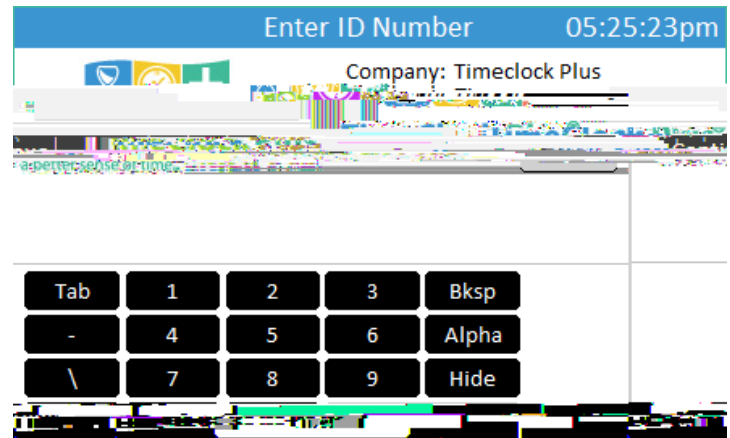

Time Clock Plus (TCP): Punching In and Out

STEP 1:

Using the keypad, enter your Username into the ID field.

Press "Continue."

STEP 2:

Place your finger on the fingerprint scanner.